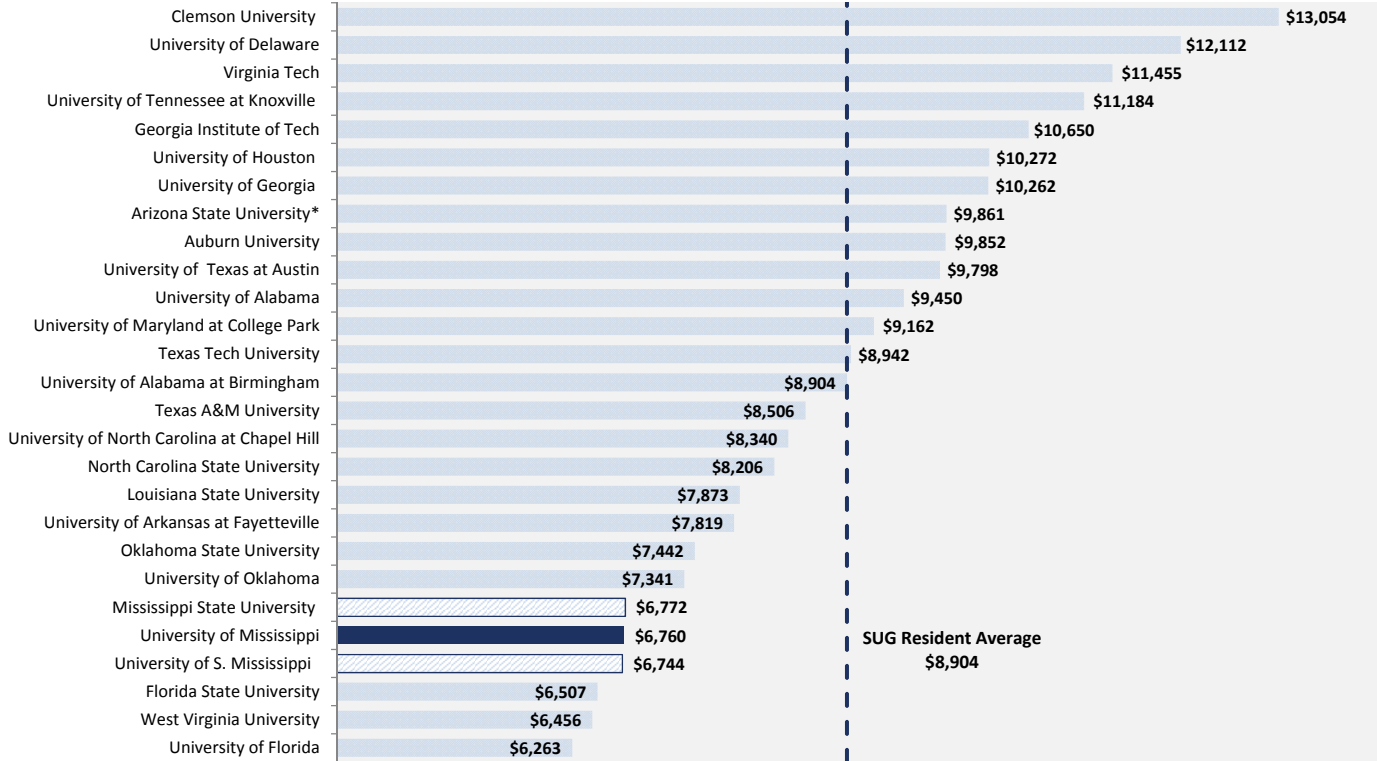

**THE UNIVERSITY OF MISSISSIPPI
UNDERGRADUATE, GRADUATE, AND LAW SCHOOL TUITION AND FEES**

**Undergraduate Resident Tuition
2013-2014**

**Undergraduate Non-Resident Tuition
2013-2014**

Different scales used.

Data from the U of VA, GA State, U of KY, U of SC are not available.

SUG Medians were used to illustrate averages to control for extreme tuitions.

**THE UNIVERSITY OF MISSISSIPPI
UNDERGRADUATE, GRADUATE, AND LAW SCHOOL TUITION AND FEES**