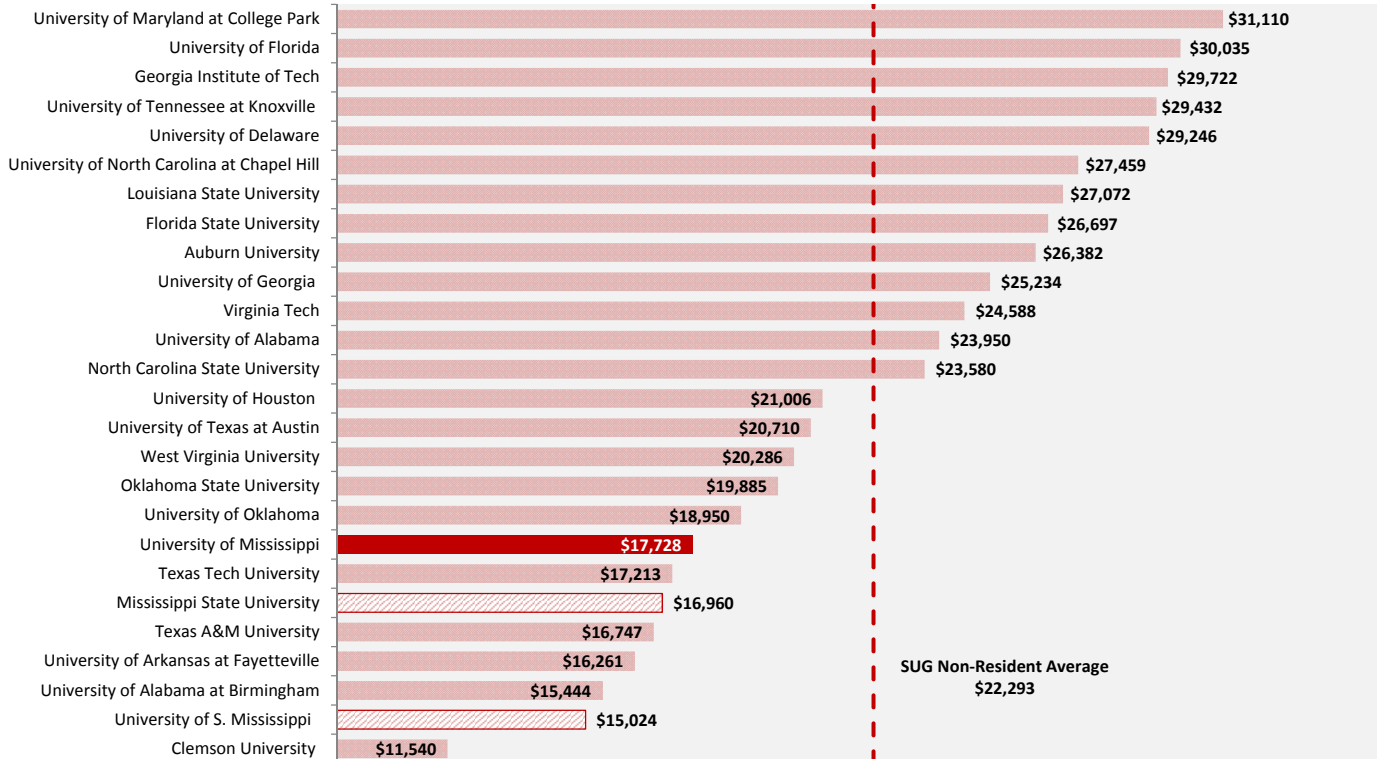

**Graduate Non-Resident Tuition
2013-2014**

Different scales used.

Data from the U of VA, GA State, U of KY, U of SC are not available.

SUG Medians were used to illustrate averages to control for extreme tuitions.

Prepared by Institutional Research (tg)