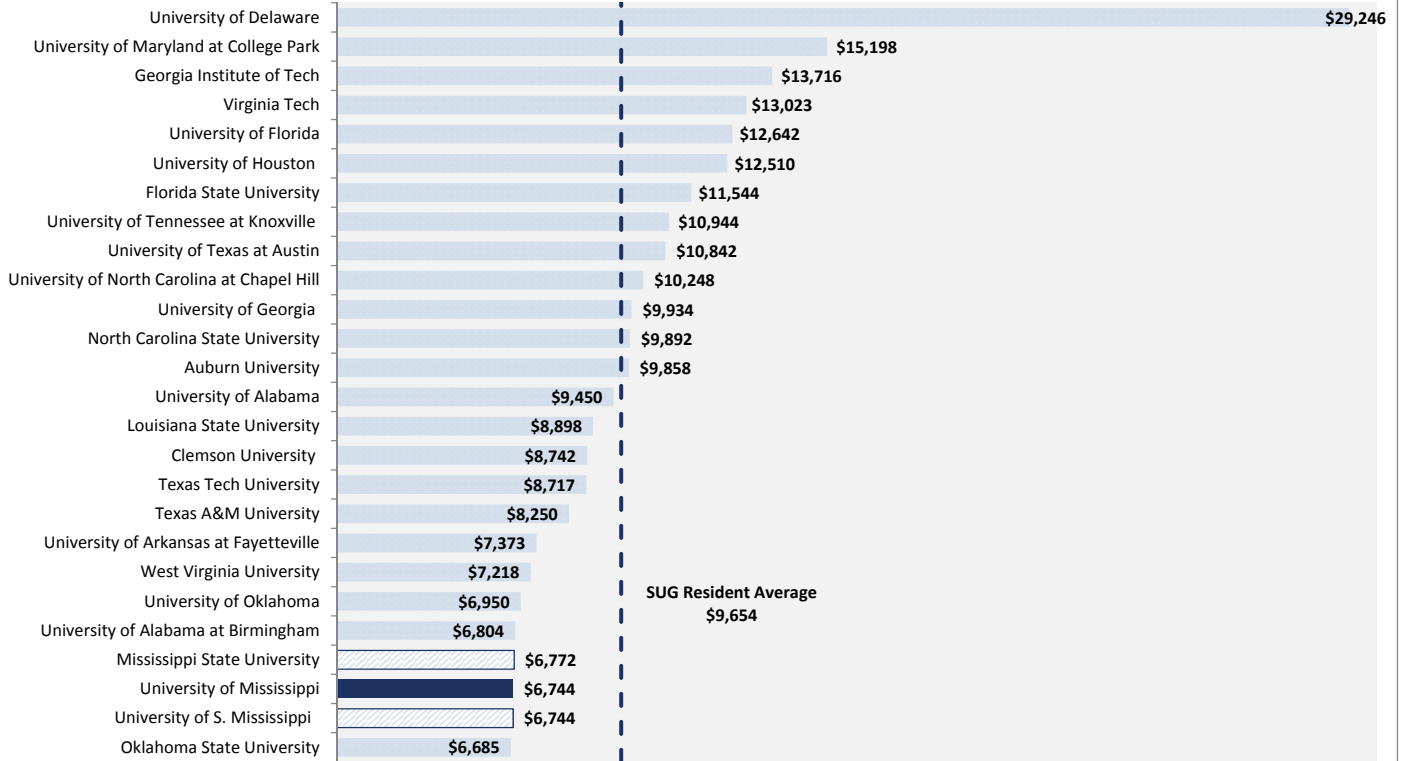

**THE UNIVERSITY OF MISSISSIPPI
UNDERGRADUATE, GRADUATE, AND LAW SCHOOL TUITION AND FEES**

**Graduate Resident Tuition
2013-2014**