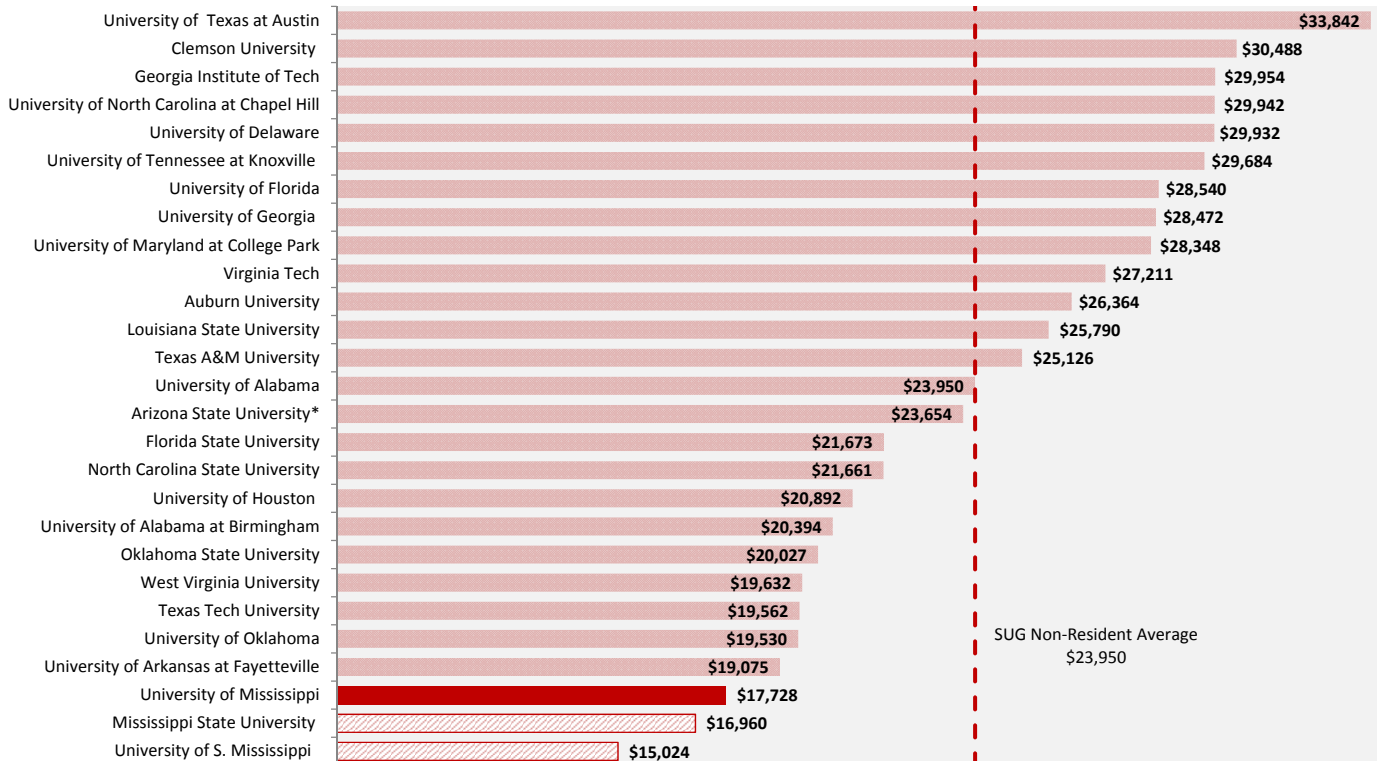

**THE UNIVERSITY OF MISSISSIPPI
UNDERGRADUATE, GRADUATE, AND LAW SCHOOL TUITION AND FEES**

**Undergraduate Resident Tuition
2013-2014**

**Undergraduate Non-Resident Tuition
2013-2014**

Different scales used.

Data from the U of VA, GA State, U of KY, U of SC are not available.

SUG Medians were used to illustrate averages to control for extreme tuitions.

**THE UNIVERSITY OF MISSISSIPPI
UNDERGRADUATE, GRADUATE, AND LAW SCHOOL TUITION AND FEES**