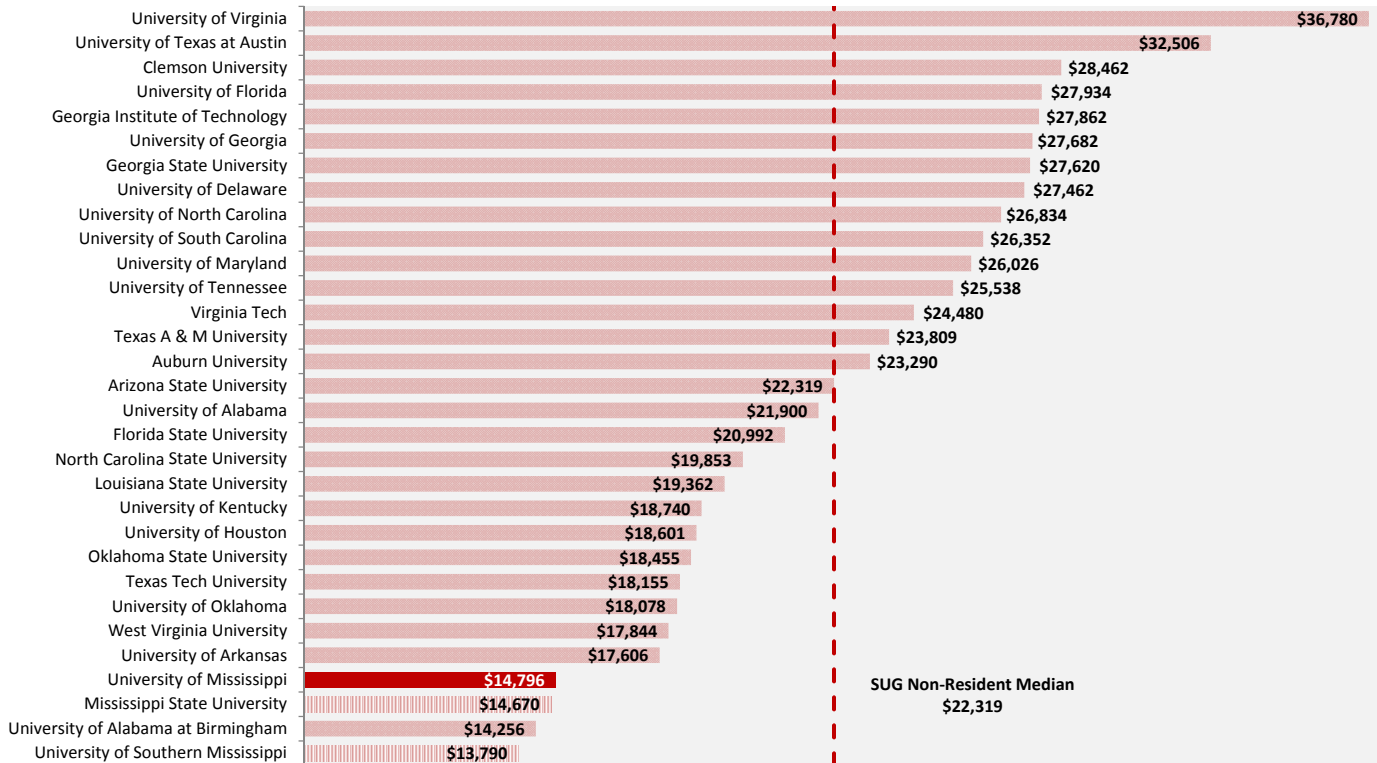

**THE UNIVERSITY OF MISSISSIPPI  
UNDERGRADUATE, GRADUATE, AND LAW SCHOOL TUITION AND FEES**

**Undergraduate Resident Tuition  
2011-2012**

**Undergraduate Non-Resident Tuition  
2011-2012**

Different scales used.

SUG Medians were used to illustrate averages to control for extreme tuitions.

**THE UNIVERSITY OF MISSISSIPPI  
UNDERGRADUATE, GRADUATE, AND LAW SCHOOL TUITION AND FEES**

**Graduate Resident Tuition  
2011-2012**