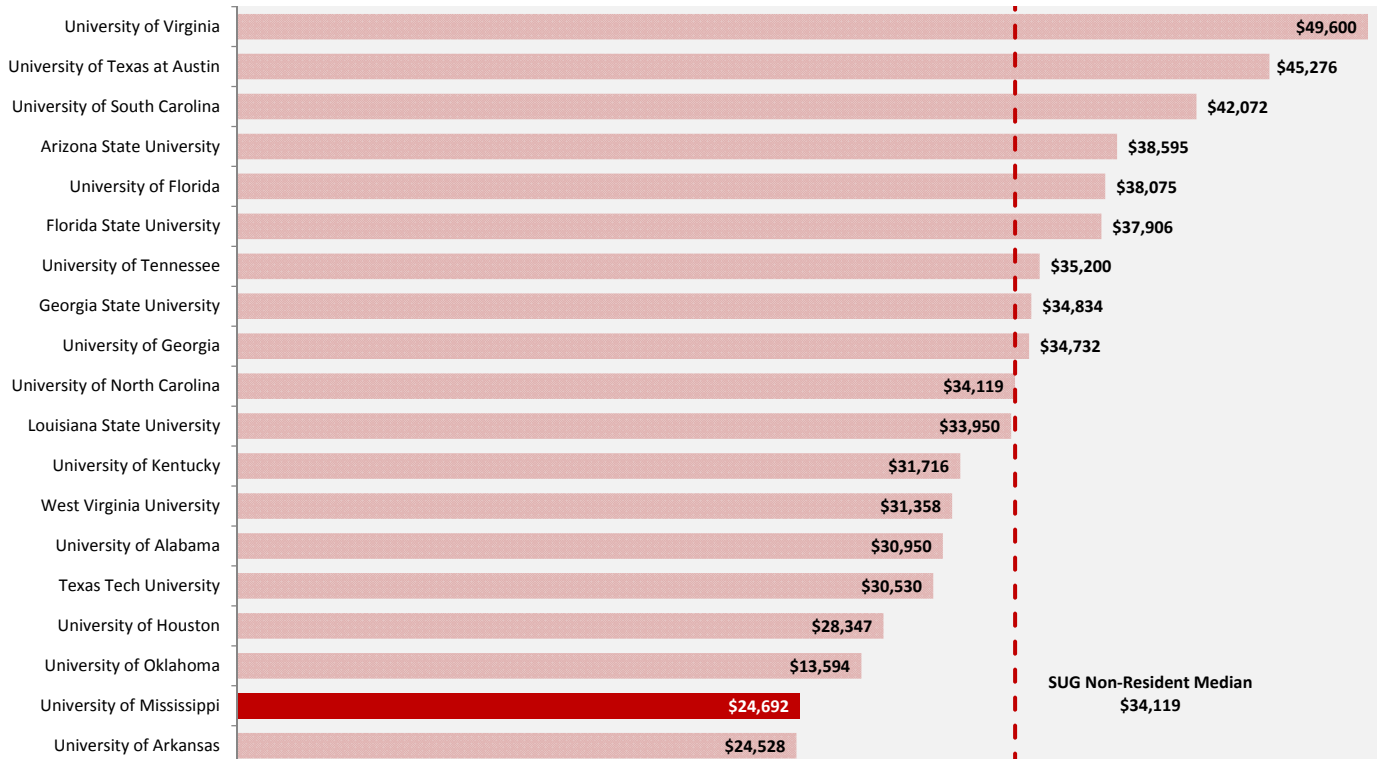

**Graduate Non-Resident Tuition  
2011-2012**

Different scales used.

SUG Medians were used to illustrate averages to control for extreme tuitions.

**THE UNIVERSITY OF MISSISSIPPI  
UNDERGRADUATE, GRADUATE, AND LAW SCHOOL TUITION AND FEES**

**Law Resident Tuition  
2011-2012**

**Law Non-Resident Tuition  
2011-2012**

*Different scales used.  
SUG Medians were used to illustrate averages to control for extreme tuitions.*