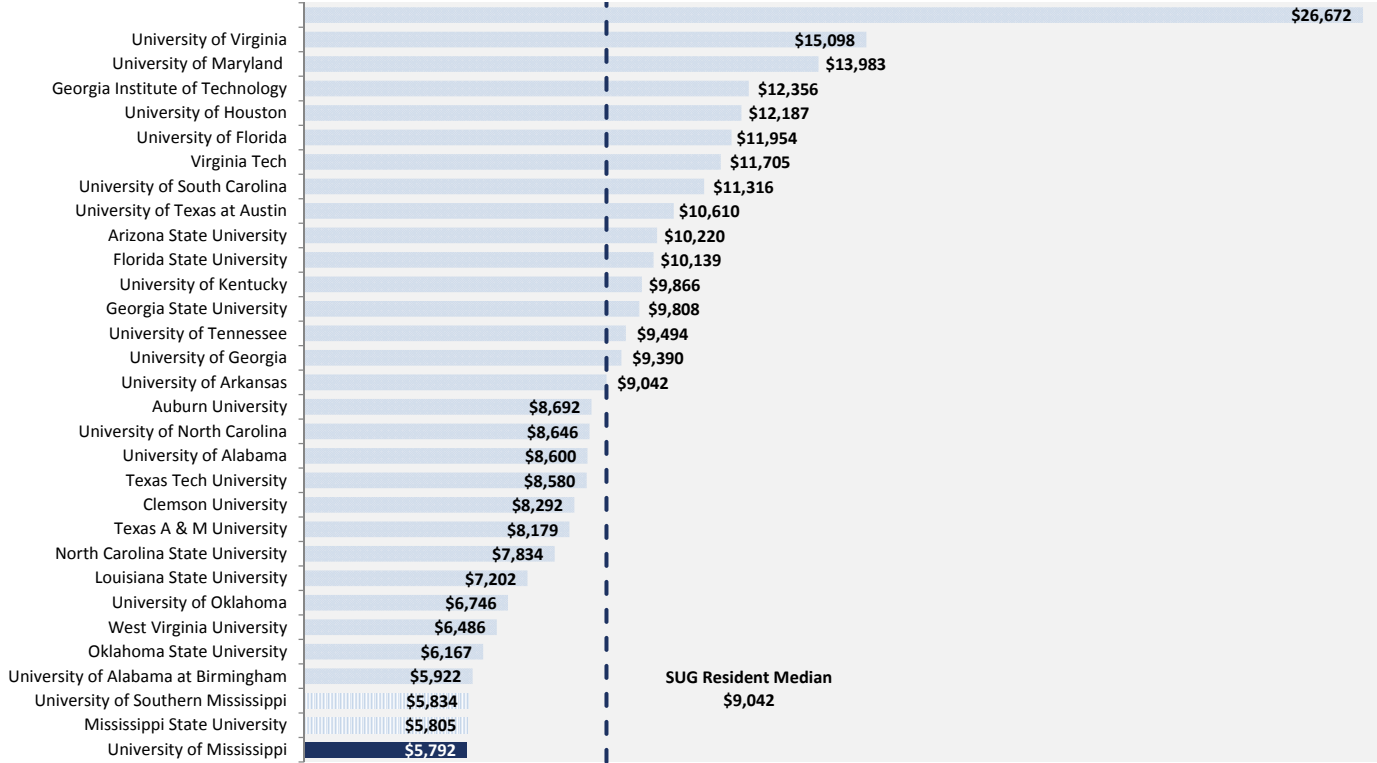

**THE UNIVERSITY OF MISSISSIPPI  
UNDERGRADUATE, GRADUATE, AND LAW SCHOOL TUITION AND FEES**

**Undergraduate Resident Tuition  
2011-2012**

**Undergraduate Non-Resident Tuition  
2011-2012**

Different scales used.

SUG Medians were used to illustrate averages to control for extreme tuitions.

**THE UNIVERSITY OF MISSISSIPPI  
UNDERGRADUATE, GRADUATE, AND LAW SCHOOL TUITION AND FEES**

**Graduate Resident Tuition  
2011-2012**