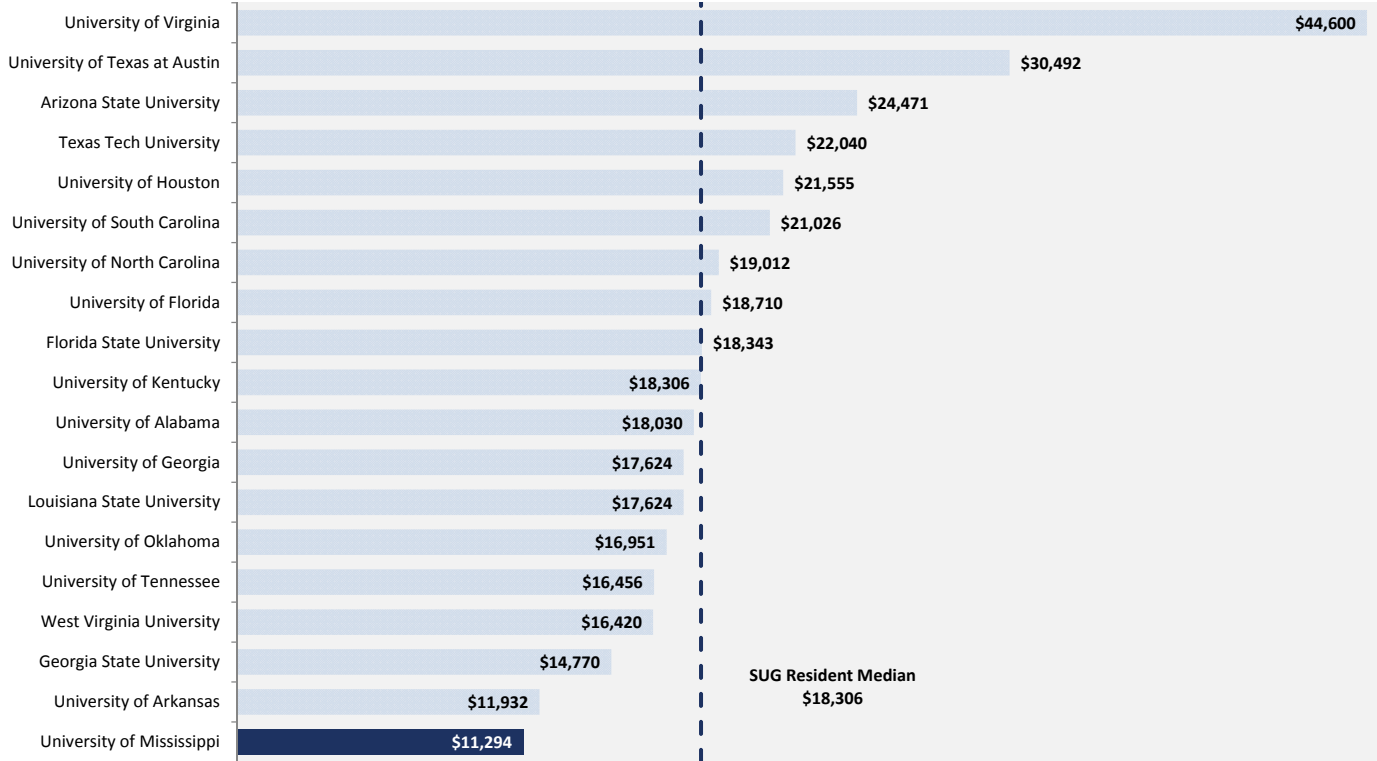

**Graduate Non-Resident Tuition  
2011-2012**

Different scales used.

SUG Medians were used to illustrate averages to control for extreme tuitions.

**THE UNIVERSITY OF MISSISSIPPI  
UNDERGRADUATE, GRADUATE, AND LAW SCHOOL TUITION AND FEES**

**Law Resident Tuition  
2011-2012**

**Law Non-Resident Tuition  
2011-2012**

*Different scales used.  
SUG Medians were used to illustrate averages to control for extreme tuitions.*