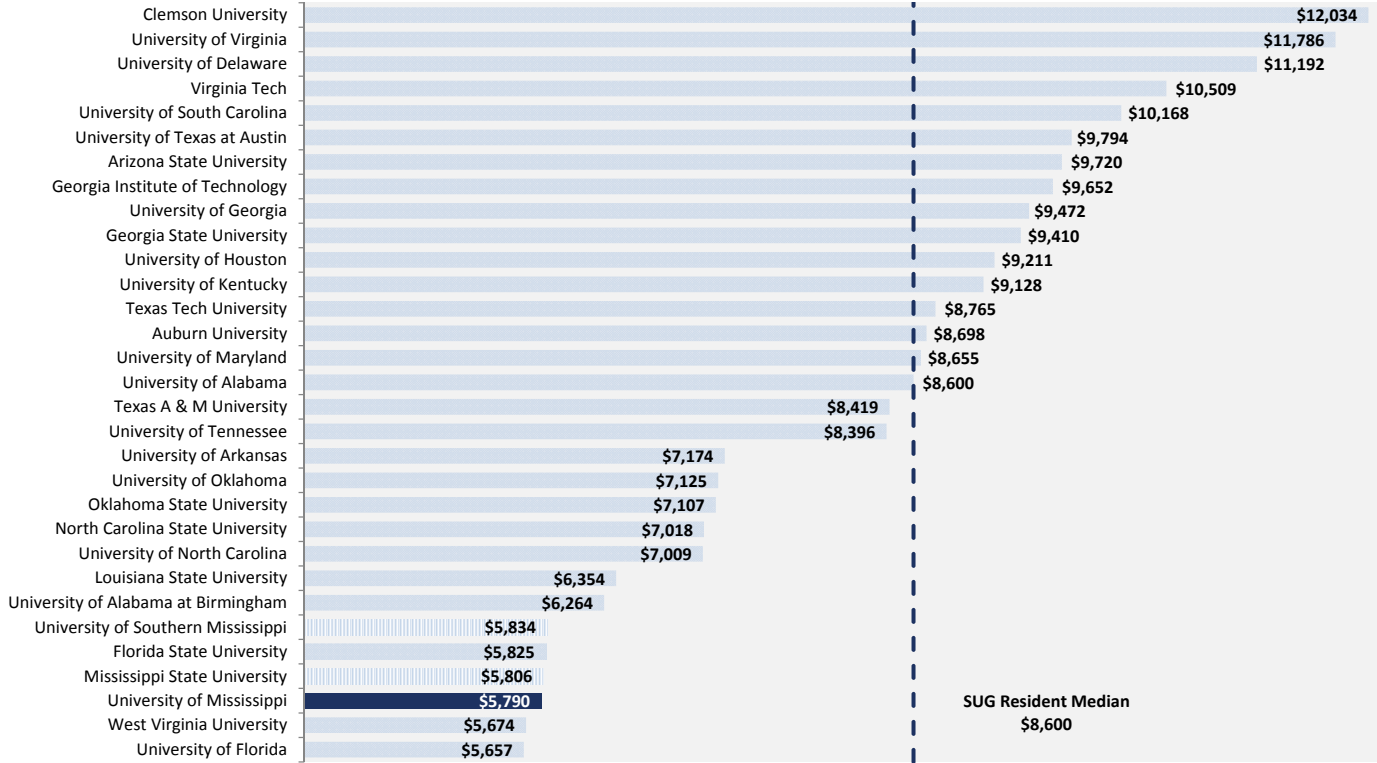

**THE UNIVERSITY OF MISSISSIPPI  
UNDERGRADUATE, GRADUATE, AND LAW SCHOOL TUITION AND FEES**

**Undergraduate Resident Tuition  
2011-2012**

**Undergraduate Non-Resident Tuition  
2011-2012**

Different scales used.

SUG Medians were used to illustrate averages to control for extreme tuitions.

**THE UNIVERSITY OF MISSISSIPPI  
UNDERGRADUATE, GRADUATE, AND LAW SCHOOL TUITION AND FEES**

**Graduate Resident Tuition  
2011-2012**