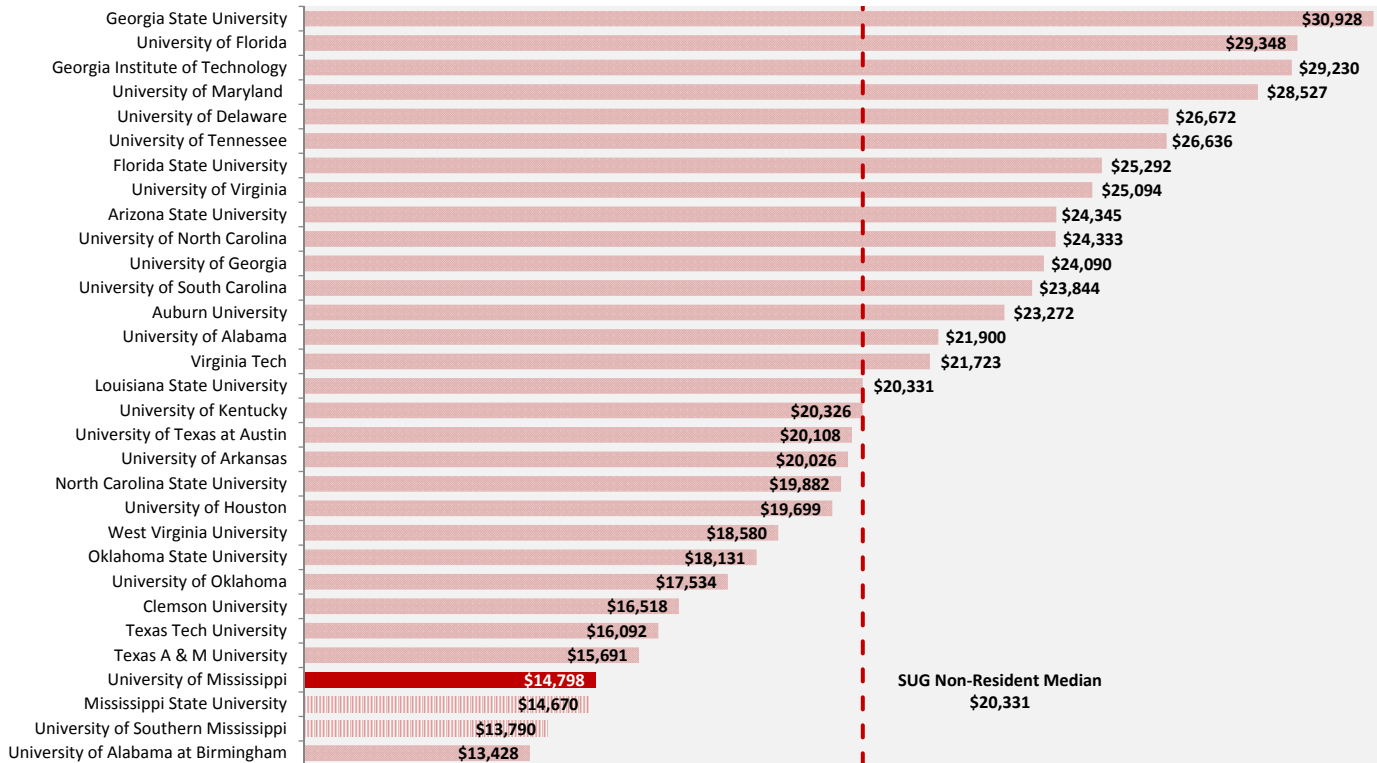

**Graduate Non-Resident Tuition
2011-2012**

Different scales used.

SUG Medians were used to illustrate averages to control for extreme tuitions.